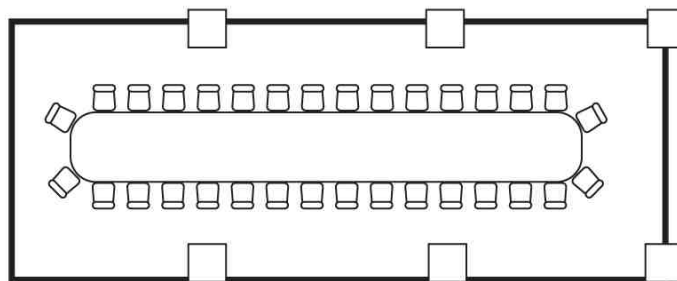

Room Types	Size (sqm)	Room Quantity	Rates (THB)
Superior	32	1	6,600
Deluxe	38	18	6,600
One Bedroom Suite	68	19	7,800
One Bedroom Suite	80	40	8,300
One Bedroom Executive Suite	87	20	8,800
One Bedroom Executive Suite Twin	87	20	8,800
Two Bedrooms Grand Suite	131	19	15,500
Two Bedrooms Executive Suite	142	19	16,500

SERVICES

- 24-hour Room Service
- 24-hour Reception
- 24-hour Security System with CCTV
- Daily Maid Service
- Limousine
- Laundry and Dry Clean Service

Always a good time.

Meeting room	Dimensions (Metres) (W x L x H)	Size - Sq.m.	Capacity (Persons)			
			U-Shape	Classroom	Group Discussion	Theatre
Conference Room	4.8 x 14.8 x 2.4	81	30	-	-	-

Conference Room

ATTRACTIONS & TRANSPORTATIONS

Centre Point Serviced Apartment Thong Lo is closely located to BTS Skytrain Thong Lo Station. 10 minutes walk to J-Avenue, the uniquely designed neighborhood shopping and lifestyle center. And, also, easy to travel to Emporium, the luxury shopping mall located on Sukhumvit Road. Moreover, Thong Lo is the location that has been connected to the 2 important main roads of Bangkok, which are Sukhumvit Road and New Petchaburi Road.