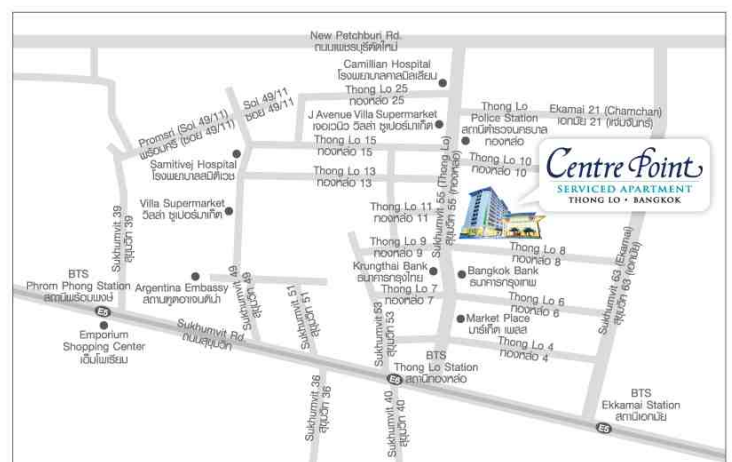

Conference Room

ATTRACTIONS & TRANSPORTATIONS

Centre Point Serviced Apartment Thong Lo is closely located to BTS Skytrain Thong Lo Station. 10 minutes walk to J-Avenue, the uniquely designed neighborhood shopping and lifestyle center. And, also, easy to travel to Emporium, the luxury shopping mall located on Sukhumvit Road. Moreover, Thong Lo is the location that has been connected to the 2 important main roads of Bangkok, which are Sukhumvit Road and New Petchaburi Road.

BTS Thong Lo Exit No. 3